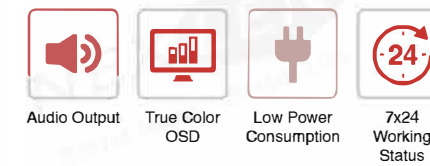

## KEY FEATURES

- Support audio output
- True color OSD
- Low power consumption, long life, support 7 x 24 working status

**True Color OSD** – It represents the same colors whether viewing the image on the screen or printing it out.

	MW3222-D
<b>Video</b>	
Screen size	22 inches
Panel size	20.7 inches
Dimension (mm)	292.3(H) × 490.3(V) × 48.3(D)
Display dimension (mm)	457.9(H) × 257.5(V)
Dot pitch (mm)	0.239(H) × 0.239(V)
Resolution	1920×1080
Field of View	170°(H) 160°(V)
Coloration	16.7M
Brightness	250cd/m <sup>2</sup>
Contrast	1000:1
Response time (ms)	5
Life (h)	3
Power consumption (w)	30
VESA installation (mm)	Standard VESA installation mode
Language	English, French, Japanese, German, Dutch, Polish, Russian, Simple Chinese, Traditional Chinese
Weight	Net weight: 2.9kg; Gross weight: 4kg
Package dimension	544mm x 372 mm x 113mm
Input voltage	AC 100-240V/0.7A
Input signal	DVI, VGA, HDMI
Operation temperature	5 ~ 35°C
Operation humidity	20% ~ 80% (non-condensing)