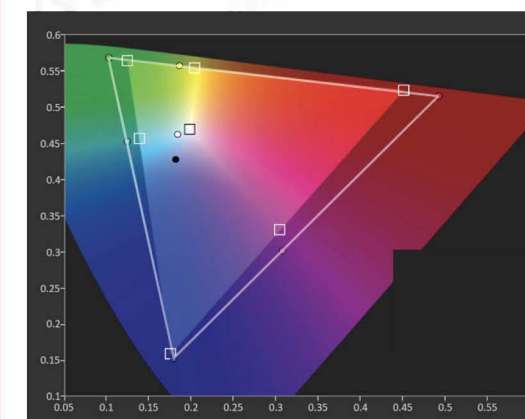

## KEY FEATURES

- Support audio output
- True color OSD
- Low power consumption, long life, support 7 x 24 working status

**True Color OSD** – It represents the same colors whether viewing the image on the screen or printing it out.

	MW3222-D
<b>Video</b>	
Screen size	22 inches
Panel size	20.7 inches
Dimension (mm)	292.3(H) × 490.3(V) × 48.3(D)
Display dimension (mm)	457.9(H) × 257.5(V)
Dot pitch (mm)	0.239(H) × 0.239(V)
Resolution	1920×1080
Field of View	170°(H) 160°(V)
Coloration	16.7M
Brightness	250cd/m <sup>2</sup>
Contrast	1000:1
Response time (ms)	5
Life (h)	3
Power consumption (w)	30
VESA installation (mm)	Standard VESA installation mode
Language	English, French, Japanese, German, Dutch, Polish, Russian, Simple Chinese, Traditional Chinese
Weight	Net weight: 2.9kg; Gross weight: 4kg
Package dimension	544mm x 372 mm x 113mm
Input voltage	AC 100-240V/0.7A
Input signal	DVI, VGA, HDMI
Operation temperature	5 ~ 35°C
Operation humidity	20% ~ 80% (non-condensing)