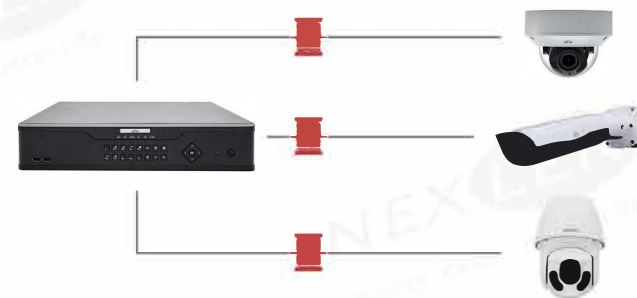

Smart IR: OFF

Smart IR: ON

Pixel Analytic Technology Pixel Shutter Speed Control

OFF

ON

250M PoE – Up to 150M (PTZ) / 250m (Dome and Bullet) PoE transmission distance with Cat.5E or higher.

SPECIFICATIONS

	IPC3232ER-DV		IPC3232ER-DV
Camera		Storage	
Sensor	1/2.9", 2 megapixel, progressive scan CMOS	Edge Storage	Micro SD, up to 128 GB
Lens	2.8~12 mm@F1.4; Angle of View (H): 100.0° (wide) ~30° (tele)	Network	
Shutter	Auto/Manual, 1/6~1/8,000 s	Protocols	L2TP,IPv4,IGMP,ICMP,ARP,TCP,UDP,DHCP,PP-PoE,RTP,RTSP,NTP,FTP,HTTP,SIP
Zoom/Focus	Manual	Compatible Integration	ONVIF, API
Min. Illumination	Colour: 0.03 Lux (F1.4, 50IRE) Black & White: 0.01Lux (F1.4, 50IRE)	Interface	
Day/Night	IR-cut filter with auto switch (ICR)	Audio I/O	Audio cable Input: impedance 35 kΩ; amplitude 2 V [p-p] Output: impedance 600 Ω; amplitude 2 V [p-p]
IR Range	Up to 30m (98 ft) IR range	Alarm I/O	1/ 1
S/N	>52 dB	Network	1 RJ45 10M/100M Base-TX Ethernet
WDR	Optical WDR(up to 120dB)	Video Output	1 BNC, impedance 75 Ω; amplitude 1 V [p-p]
Video		Reset	1 Reset Button
Max. Resolution	1920 x 1080	Power Output	DC12V Power Output With PoE
Video Compression	H.264, MJPEG	General	
Frame Rate	1080P (1920x1080): Max. 30 fps, 720P (1280x720): Max. 30 fps, D1 (720x576): Max. 25 fps	Power	12 V DC, or PoE (IEEE802.3 af) Power consumption: Max.6.6 W (PoE :Max.7.2 W)
9:16 Corridor Mode	Supported	Dimensions (Ø x H)	Φ148 x 111.3 mm (Ø5.8" x 4.4")
ROI	Supported	Weight	0.75 kg (1.7 lb)
Video Streaming	Triple Streams	Operating Conditions	
OSD	Up to 8 OSDs	-40°C ~ +60°C (-40°F ~ +140°F), Humidity ≤ 90% RH(non-condensing)	
Privacy Mask	Up to 4 areas	Vandal Resistant	IK10
Audio		Ingress Protection	IP66
Audio Compression	G.711		
Two-way audio	Supported		