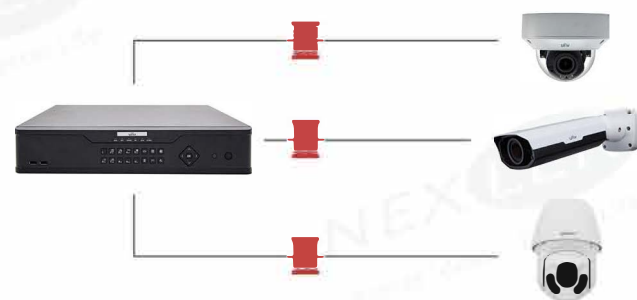

Smart IR illuminators to assist capturing objects in the dark even under **0 lux**, up to 98 feet (30 m) away.

Smart IR: OFF Smart IR: ON

Defog – Defog technology applies IR for imaging, and all lose details in fog weather can be reproduced perfectly.

Defog: OFF Defog: ON

Pixel Analytic Technology
Pixel Shutter Speed Control

OFF ON

250M PoE – Up to **150M (PTZ) / 250m (Dome and Bullet)** PoE transmission distance with Cat.5E or higher.

SPECIFICATIONS

	IPC222ER-F36	IPC222ER-F36	
Camera		Audio	
Sensor	1/2.8", 2 Megapixel, progressive scan CMOS	Audio Compression	G.711
Shutter	Auto/Manual, 1/6~1/8,000 s	Two-way audio	Supported
Lens	3.6mm@F1.8; Angle of View (H): 85°	Network	
Day/Night	IR-cut filter with auto switch (ICR)	Protocols	L2TP, IPv4, IGMP, ICMP, ARP, TCP, UDP, DHCP, PPPoE, RTP, RTSP, RTCP, DNS, DDNS, NTP, FTP, UPnP, HTTP, HTTPS, SMTP, SNMP, SIP, 802.1x
IR Range	Up to 30m (98ft) IR range	Compatible Integration	ONVIF, API
Min. Illumination	Colour: 0.06 Lux (F1.8, AGC ON) 0 Lux with IR	Interface	
WDR	Digital	Audio I/O	Audio cable Input: impedance 35 kΩ; amplitude 2 V [p-p] Output: impedance 600 Ω; amplitude 2 V [p-p]
S/N	>52dB	Alarm I/O	1 / 1
Image Rotation	Supported	Network	10M/100M Base-TX Ethernet
Video		General	
Max. Resolution	1920 x 1080	Power	12 V DC or PoE (IEEE802.3 af) Power consumption: 3.5 W (7.5W with IR on)
Video Compression	H.264, MJPEG	Dimensions (L x W x H)	187.8 x 76 x 44 mm (7.4" x 3.0" x 1.7")
Frame Rate	1080P (1920*1080): Max. 30 fps; 720P (1280*720): Max. 30 fps; D1 (720*576): Max. 25 fps	Weight	0.58 kg (1.28 lb)
9:16 Corridor Mode	Supported	Working Environment	-35°C ~ +60°C (-31°F ~ +140°F), Humidity ≤ 95% RH (non-condensing)
ROI (Region of Interest)	Supported	Ingress Protection	IP66
Video Streaming	Triple		
OSD	Up to 8 OSDs		
Privacy Mask	Up to 4 areas		